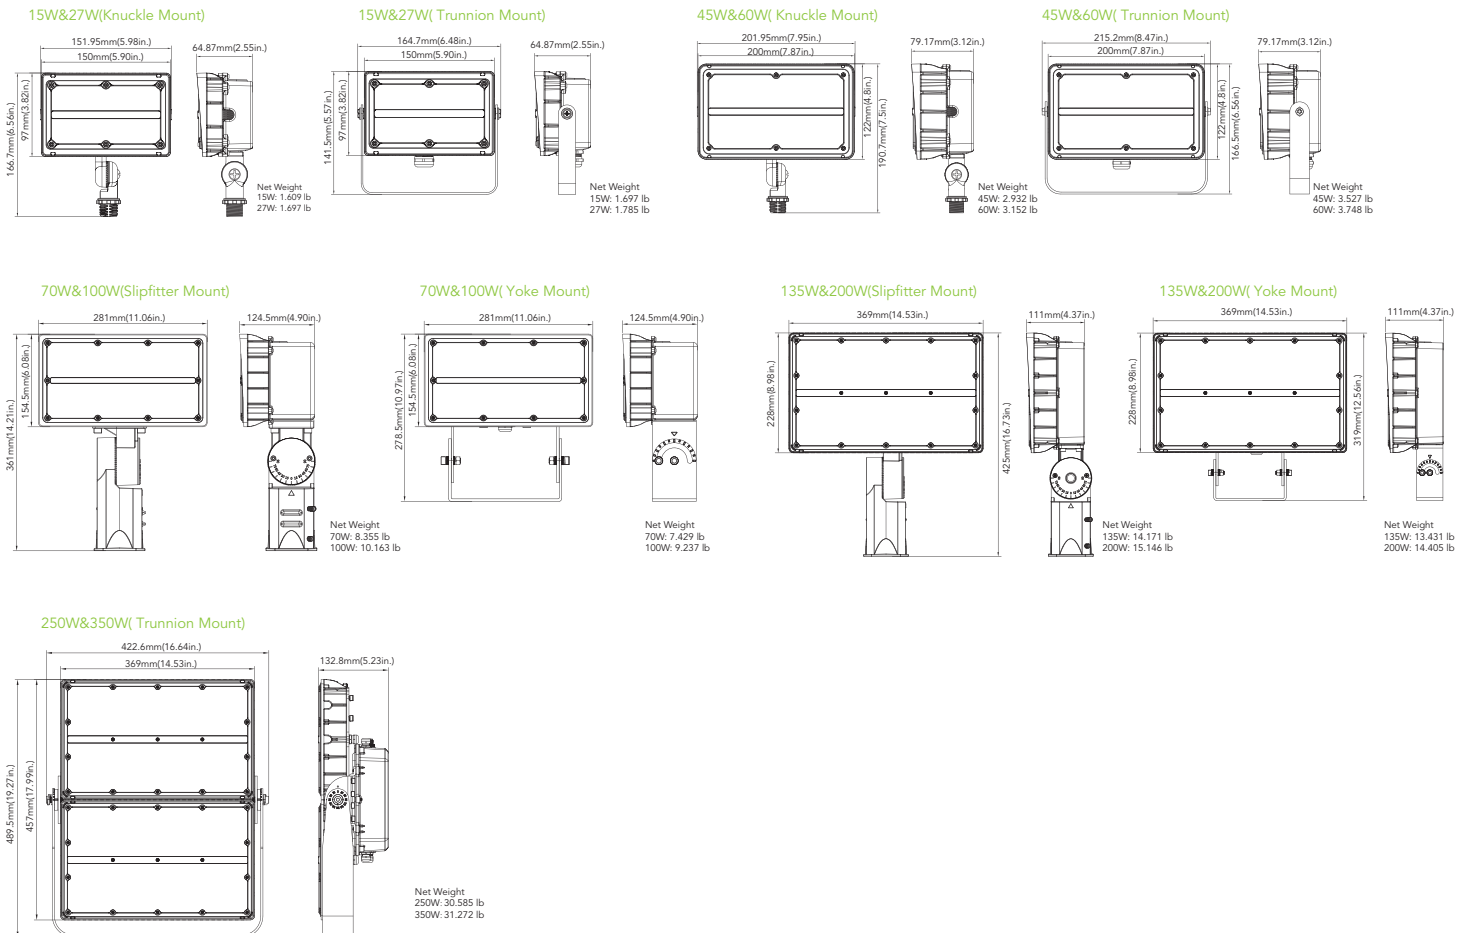

DIMENSIONS

unit: mm/inch