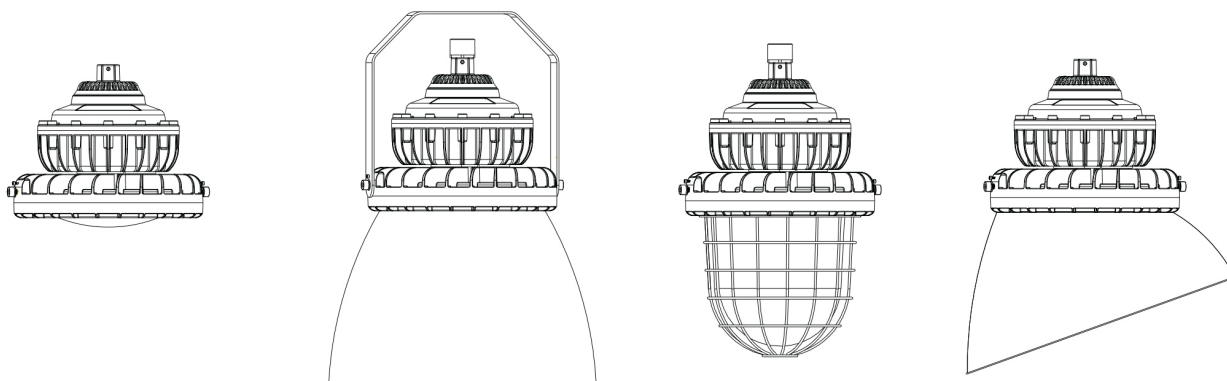

"E"=Product series "Y"=D or N:Dimmable or non-dimmable "Z"= CCT, from 4000~5700K "D"=Beam angle:40°, 60°, 90°, 100°, 110°, 120°

Features

- High efficacy: up to 140lm/W
- CRI>70
- Surface mounting and pendant installation
- Wide and narrow optics for uniform illumination
- Copper free aluminum
- High vibration resistance

Mechanical information

	Size (in)
AC90-295V models	∅ 14x12.3
AC90-305V models	∅ 14x12.3

Structure diagram

Mounting method

Warranty

Only offer 5 year's warranty or any other warranty period specified in the contract for the product from the date of purchase: