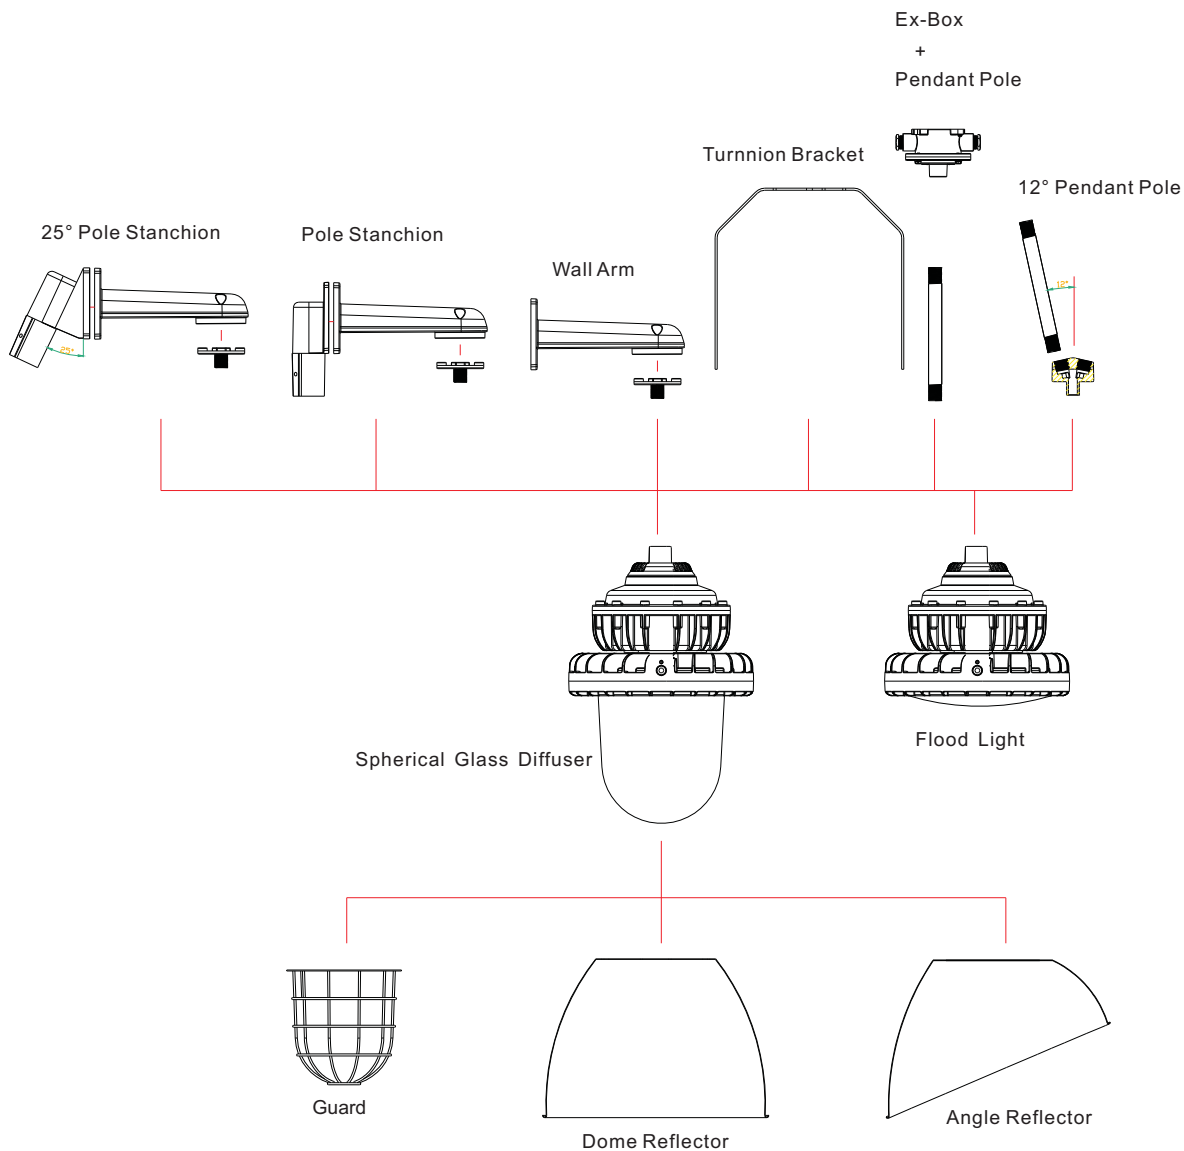

"E"=Product series "Y"=D or N:Dimmable or non-dimmable "Z"= CCT, from 4000~5700K "D"=Beam angle:40°, 60°, 90°, 100°, 110°, 120°

Features

- High efficacy: up to 140lm/W
- CRI>70
- Surface mounting and pendant installation
- Wide and narrow optics for uniform illumination
- Copper free aluminum
- High vibration resistance

Mechanical information

	Size (in)
AC90-295V models	∅ 14x12.3
AC90-305V models	∅ 14x12.3

Structure diagram

Mounting method

Warranty

Only offer 5 year's warranty or any other warranty period specified in the contract for the product from the date of purchase: