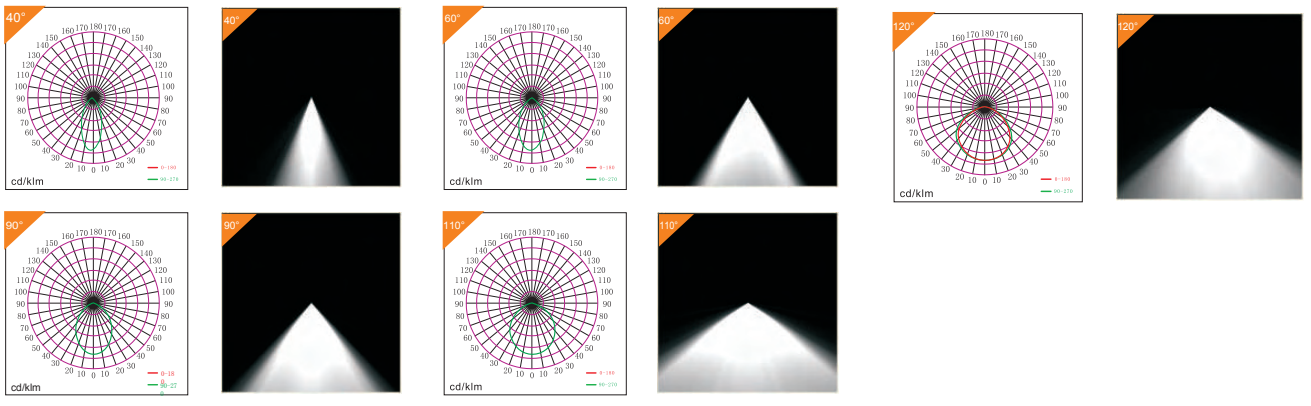

HAZARDOUS LOCATIONS LIGHT SPECIFICATION

E Series

Safe.
Reliable.
Efficient.

Applications

This luminaire can be used as flood light, wall pack and area light which can provide general illumination in hazardous locations, such as:

Professional Light Distribution

ECOMAX

LIGHTING

Typical model specification

Product Number	Wattage	CT	Voltage	Lumens	orking Hours	CRI
EX-40W EYZDA	40	4000K-5700K	AC90-295V	5600	5 years	70
EX-60W EYZDA	60	4000K-5700K	AC90-295V	8400	5 years	70
EX-80W EYZDA	80	4000K-5700K	AC90-305V	11200	5 years	70
EX-100W EYZDA	100	4000K-5700K	AC90-305V	14000	5 years	70
EX-120W EYZDA	120	4000K-5700K	AC90-305V	16800	5 years	70
EX-130W EYZDA	130	4000K-5700K	AC90-305V	18200	5 years	70
EX-140W EYZDA	140	4000K-5700K	AC90-305V	19600	5 years	70
EX-150W EYZDA	150	4000K-5700K	AC90-305V	21000	5 years	70

"E"=Product series "Y"=D or N:Dimmable or non-dimmable "Z"= CCT, from 4000~5700K "D"=Beam angle:40°, 60°, 90°, 100°, 110°, 120°

Features

- High efficacy: up to 140lm/W
- CRI>70
- Surface mounting and pendant installation
- Wide and narrow optics for uniform illumination
- Copper free aluminum
- High vibration resistance